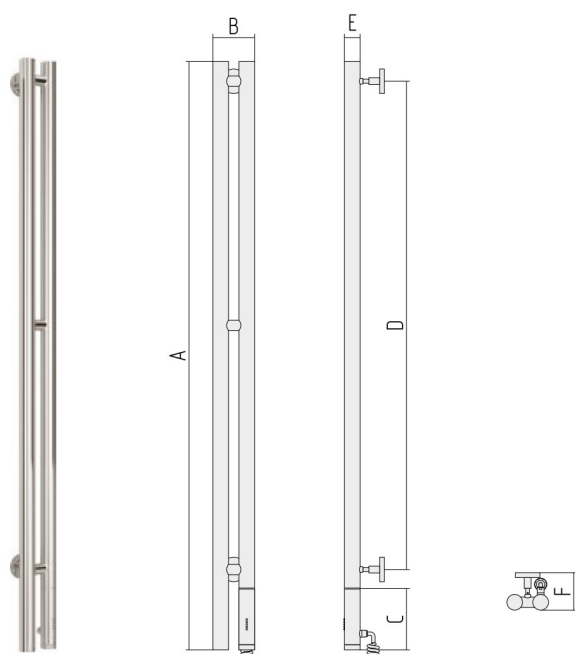

Art.	A	B	C	D	E	F
**830	1800	85	124	1596	32	70-85

Colour range:

LLUMOR

PASIÓN POR LA EFICIENCIA ENERGÉTICA

info@llumor.es | www.llumor.es