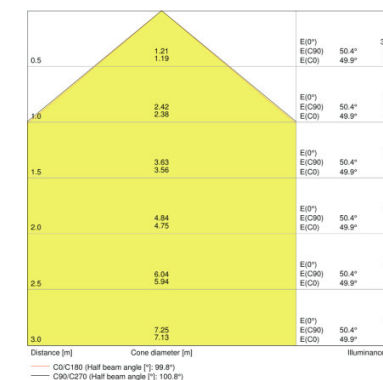

FLOODLIGHT 20 W 4000 K IP65 BK

- FLOODLIGHT 20 W 3000 K IP65 BK,
- FLOODLIGHT 20 W 3000 K IP65 WT,
- FLOODLIGHT 20 W 4000 K IP65 BK,
- FLOODLIGHT 20 W 4000 K IP65 WT,
- FLOODLIGHT 20 W 6500 K IP65 BK,
- FLOODLIGHT 20 W 6500 K IP65 WT