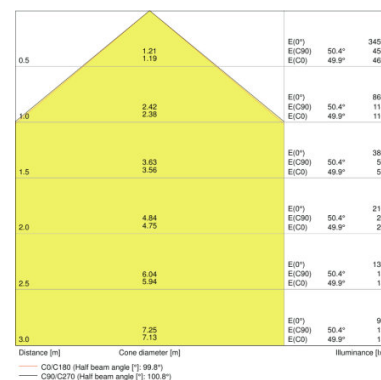

FLOODLIGHT 20 W 3000 K IP65 WT