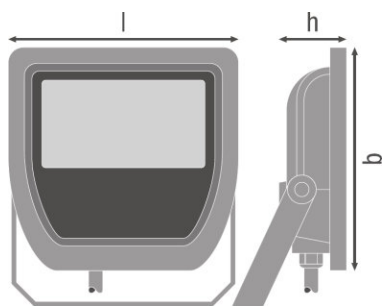

Certificates & standards

Product description	Type of connection	Protection class	Type of protection
FLOODLIGHT 20 W 3000 K IP65 BK	Cable, 3-pole	I	IP65
FLOODLIGHT 20 W 3000 K IP65 WT	Cable, 3-pole	I	IP65
FLOODLIGHT 20 W 4000 K IP65 BK	Cable, 3-pole	I	IP65
FLOODLIGHT 20 W 4000 K IP65 WT	Cable, 3-pole	I	IP65
FLOODLIGHT 20 W 6500 K IP65 BK	Cable, 3-pole	I	IP65
FLOODLIGHT 20 W 6500 K IP65 WT	Cable, 3-pole	I	IP65

FLOODLIGHT 20 W 3000 K IP65 BK