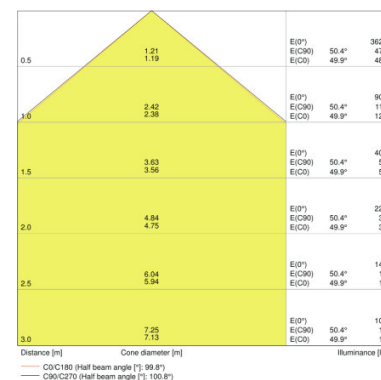

FLOODLIGHT 20 W 6500 K IP65 WT

APPLICATION ADVICE

For more detailed application information and graphics please see product datasheet.

LOGISTICAL DATA

Product code	Product description	Packaging unit (Pieces/Unit)	Dimensions (length x width x height)	Volume	Gross weight
4058075097445	FLOODLIGHT 20 W 3000 K IP65 BK	Shipping carton box 10	301 mm x 247 mm x 221 mm	16.43 dm³	6780.00 g
4058075097469	FLOODLIGHT 20 W 3000 K IP65 WT	Shipping carton box 10	301 mm x 247 mm x 221 mm	16.43 dm³	6811.00 g
4058075097483	FLOODLIGHT 20 W 4000 K IP65 BK	Shipping carton box 10	301 mm x 247 mm x 221 mm	16.43 dm³	6780.00 g
4058075097506	FLOODLIGHT 20 W 4000 K IP65 WT	Shipping carton box 10	301 mm x 247 mm x 221 mm	16.43 dm³	6660.00 g
4058075097520	FLOODLIGHT 20 W 6500 K IP65 BK	Shipping carton box 10	301 mm x 247 mm x 221 mm	16.43 dm³	6730.00 g