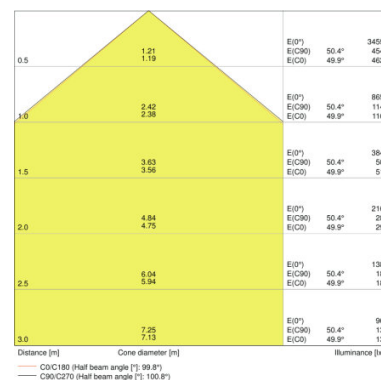

Certificates & standards

Product description	Type of connection	Protection class	Type of protection
FLOODLIGHT 20 W 3000 K IP65 BK	Cable, 3-pole	I	IP65
FLOODLIGHT 20 W 3000 K IP65 WT	Cable, 3-pole	I	IP65
FLOODLIGHT 20 W 4000 K IP65 BK	Cable, 3-pole	I	IP65
FLOODLIGHT 20 W 4000 K IP65 WT	Cable, 3-pole	I	IP65
FLOODLIGHT 20 W 6500 K IP65 BK	Cable, 3-pole	I	IP65
FLOODLIGHT 20 W 6500 K IP65 WT	Cable, 3-pole	I	IP65

FLOODLIGHT 20 W 3000 K IP65 BK