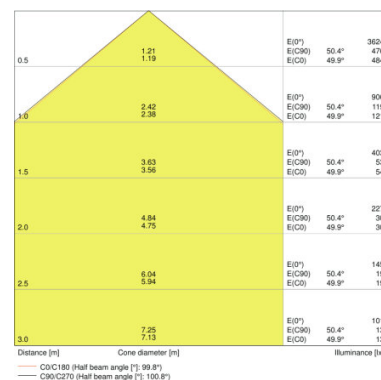

FLOODLIGHT 20 W 6500 K IP65 BK